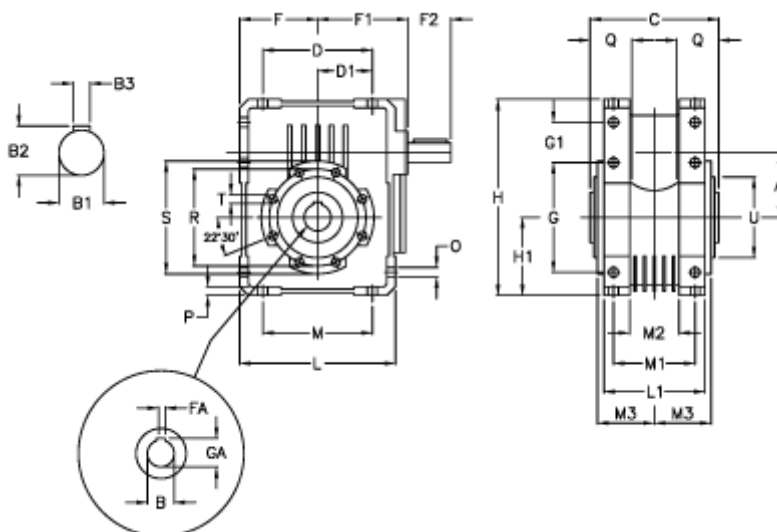

Article number: 3922086007700

Description: Worm gear with solid input shaft
W 86U-7-HS unassembled

Measures

A = 86.90	Description = W 86U-xx-HS	H = 245.5	O = 11.5
B = 35	F = 100.0	H1 = 100.0	P = 11
B1 = 25	F1 = 142.5	L = 200	Q = 45
B2 = 28.0	F2 = 50	L1 = 125	R = 130
B3 = 8	FA = 10	M = 144	S = 150
C = 140	G = 144	M1 = 101	T = M10x18
D = 144.0	G1 = 45.5	M2 = 57	U = 110
D1 = 72.0	GA = 38.3	M3 = 64.5	